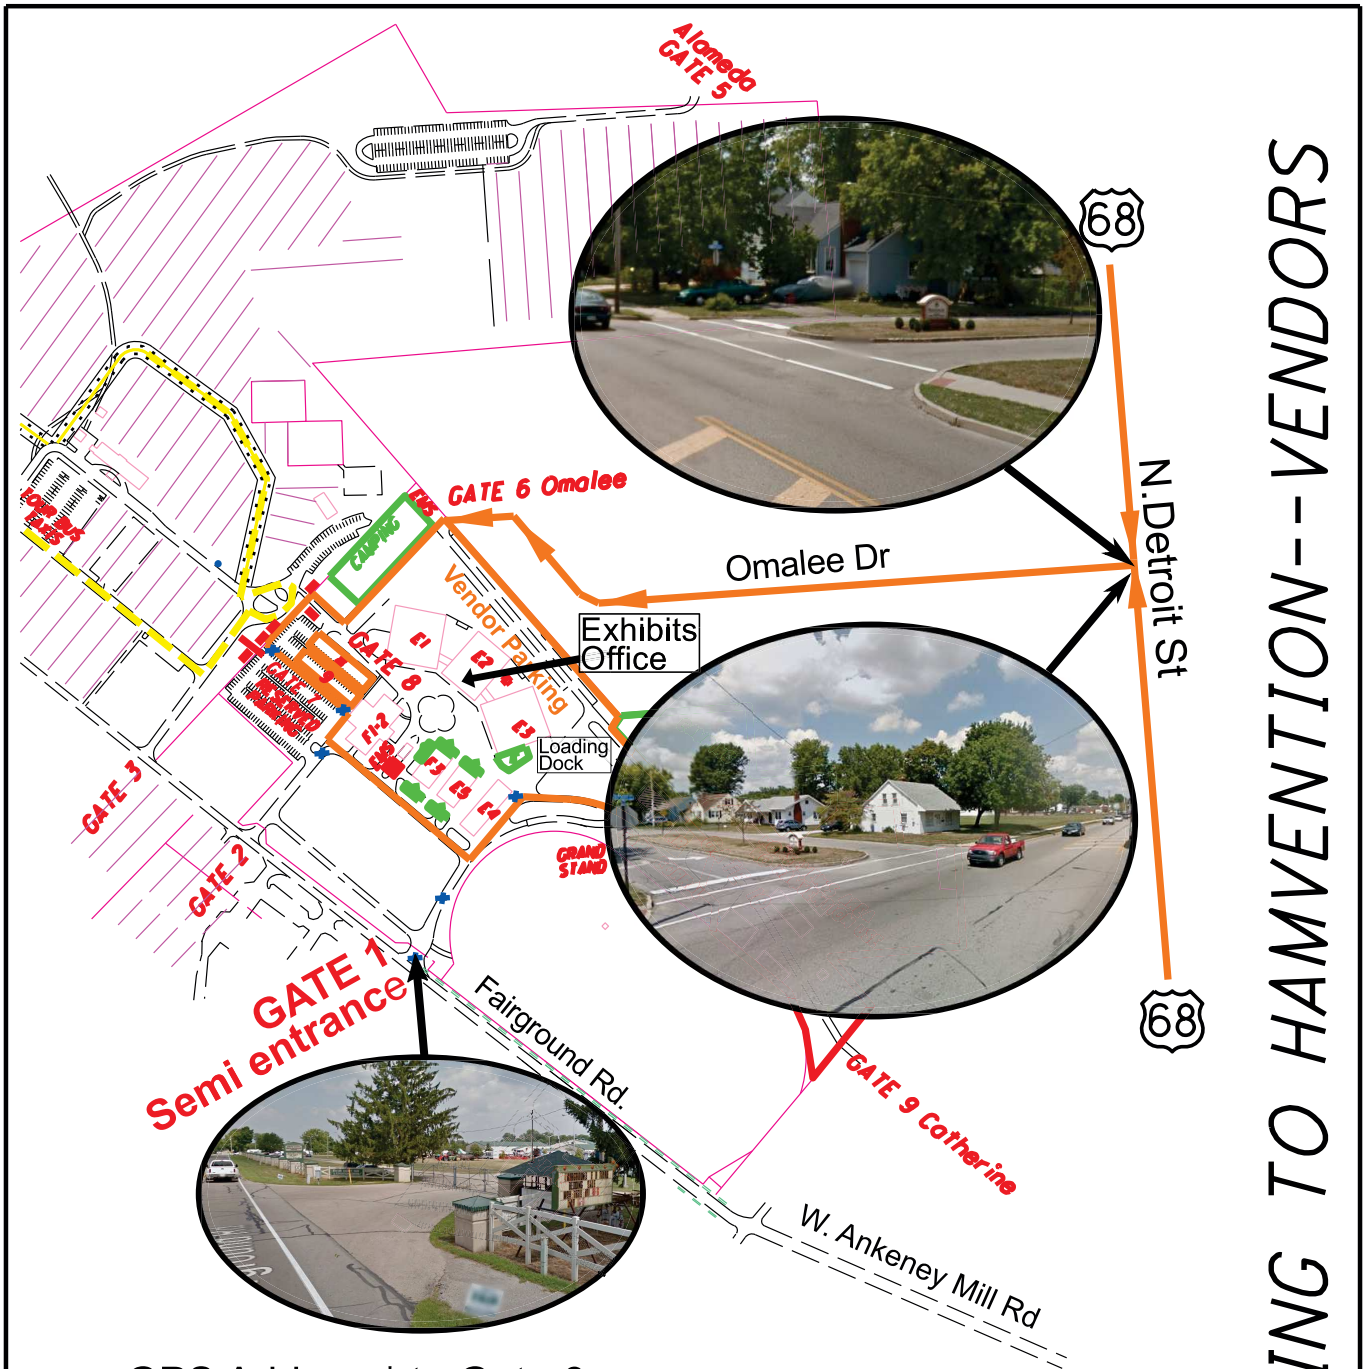

Vendor Arrival to Hamvention

# GETTING TO HAMVENTION-- VENDORS

GPS Address\* to Gate 6:  
301 Omalee Dr, Xenia, Oh 45385

- All vehicles over 40' must use Gate 1 entrance
- All vehicles over 20' must use 2 parking passes
- All vendors are required to check in before unloading on Tuesday and Wednesday

\*GPS address is NOT for shipping or deliveries